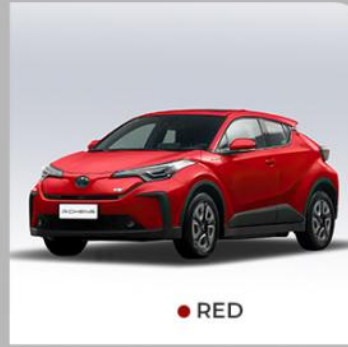

Product Specification

- Product Name: Toyota CH-R EV SUV
- Fuel: 100% Electric
- Length * Width * Height: 4405x1795x1575 Mm
- Steering: Left
- Battery Type: Ternary Lithium Battery
- Max Speed: 160km/h
- Highlight: 160km/h Toyota CH R EV SUV, 215/60 R17 Chr Ev, Ternary Lithium Battery Electric SUV

More Images

Product Description

Introducing the **Toyota CH-R Electric SUV** - a game-changing zero-emission vehicle that combines style and practicality. With its sleek design and advanced technology, the CH-R Electric SUV is primed to redefine your commute, whether you're zipping through city streets or traversing the open road. Enjoy the ultimate in silent, emission-free motoring with the Toyota CH-R Electric SUV.

Toyota CH-R EV

Product Description

TOYOTA C-HREV

The combination of appearance and performance

400km
NEDC
endurance mileage

12.3-Inch
multifunctional dashboard

10N-m
SRS airbags

high quality

PCS pre-collision safety system

High-strength steel architecture

12.3-inch color multifunctional information display

HOT SELLING COLORS SHOW

Hot Sale Toyota CH-R SUV Electric SUV Made In China Factory Buy Chr Ev Wholesale Toyota Ev hot sale, ship Toyota chr cars from China factory to worldwide. Send a message online to get the best wholesale price.