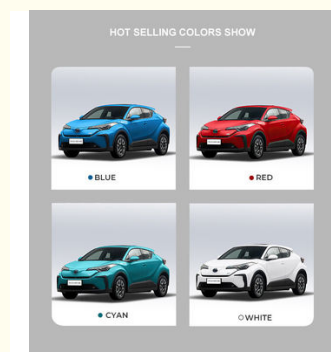

Toyota CH-R SUV Electric SUV Made In China Factory Chr Ev Toyota Ev

Our Product Introduction

for more products please visit us on electriccars-ev.com

Basic Information

- Place of Origin: China
- Brand Name: Toyota
- Certification: VDA, TUV, ISO
- Model Number: CH-R EV
- Minimum Order Quantity: 1
- Price: \$22000-24000/units
- Packaging Details: by sea, by trailer, rail via containers, LCL and RO-RO vessel
- Delivery Time: 7 working days
- Payment Terms: L/C, D/A, D/P, T/T, Western Union, MoneyGram
- Supply Ability: 1-10 units 15 - 20 working days, 10-30 units 20-30 working days, 30-50 units ≥30 working days

Product Specification

- Product Name: Toyota CH-R EV SUV
- Fuel: 100% Electric
- Length * Width * Height: 4405x1795x1575 Mm
- Steering: Left
- Battery Type: Ternary Lithium Battery
- Max Speed: 160km/h
- Highlight: 160km/h Toyota CH R EV SUV, 215/60 R17 Chr Ev, Ternary Lithium Battery Electric SUV

More Images

Product Description

Introducing the **Toyota CH-R Electric SUV** - a game-changing zero-emission vehicle that combines style and practicality. With its sleek design and advanced technology, the CH-R Electric SUV is primed to redefine your commute, whether you're zipping through city streets or traversing the open road. Enjoy the ultimate in silent, emission-free motoring with the Toyota CH-R Electric SUV.